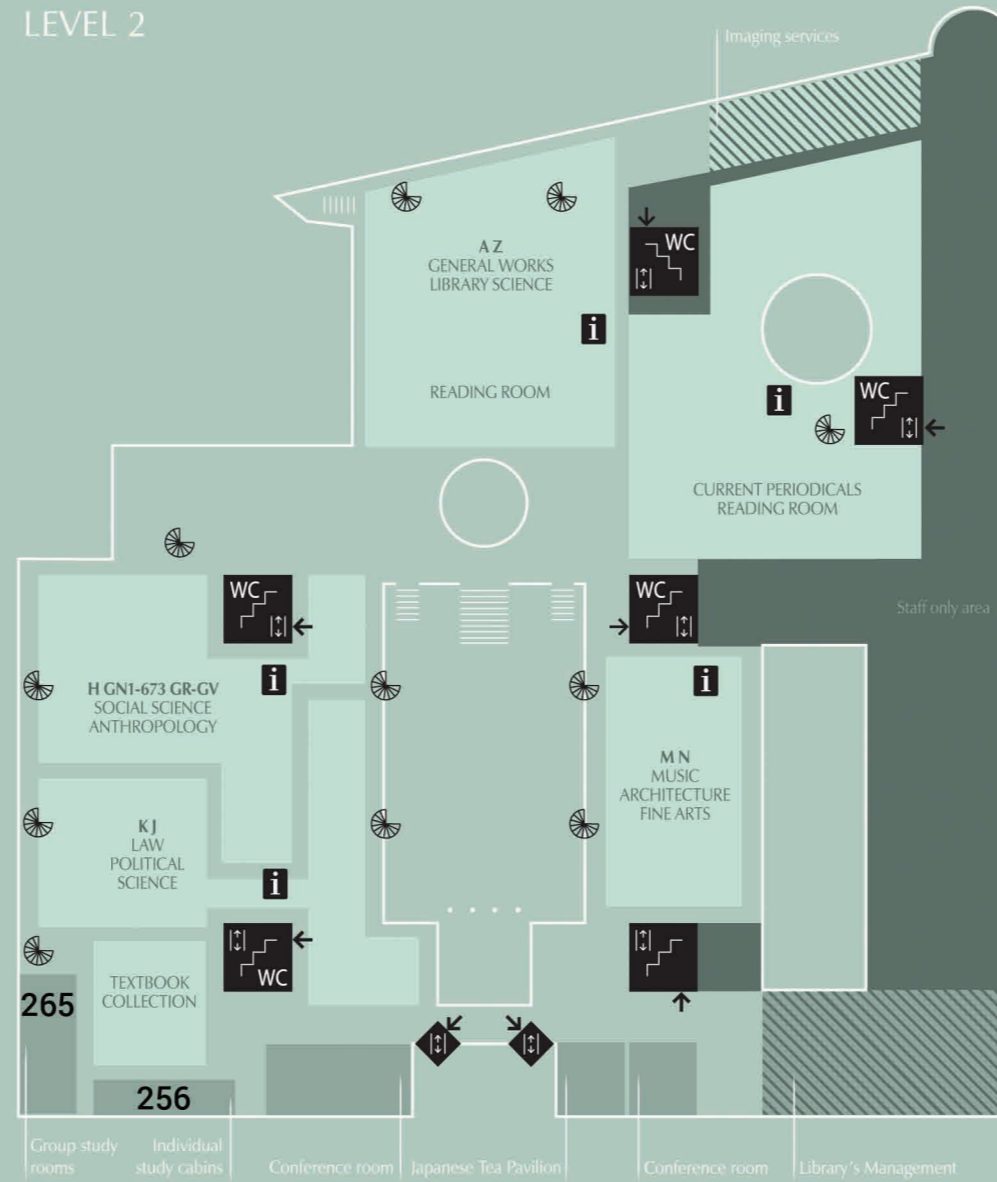

Maps of the Library

Open Stacks holdings
service area
access pass area
staff only area

Open Stacks holdings
service area
access pass area
staff only area

Open Stacks holdings
service area
access pass area
staff only area

LEVEL 1

LEVEL 2

LEVEL 3

AM C D-F GN700-875	History
B L	Philosophy. Psychology. Religion. Education
G-GF Q R-V	Geography. Mathematical, Natural and Applied Sciences
P	Language. Literature

A Z	General works. Library science
H GN1-673 GR-GV	Social Science. Anthropology
K J	Law. Political Science
M N	Music. Architecture. Fine Arts